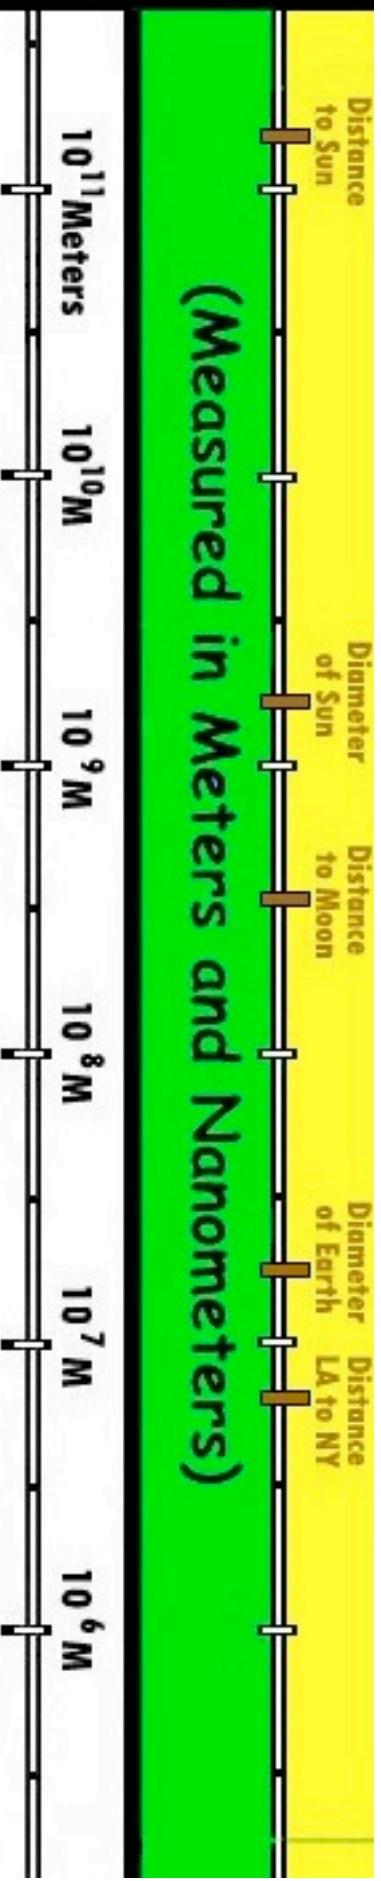

LENGTH OF CHART IS ONE METER

(Measured in Meters and Nanometers)

IONOSPHERE--EARTH WAVEGUIDE FREQUENCY

(1 Hertz = 1 Cycle per second)

INFRASONIC

SONIC

HIGH FIDELITY